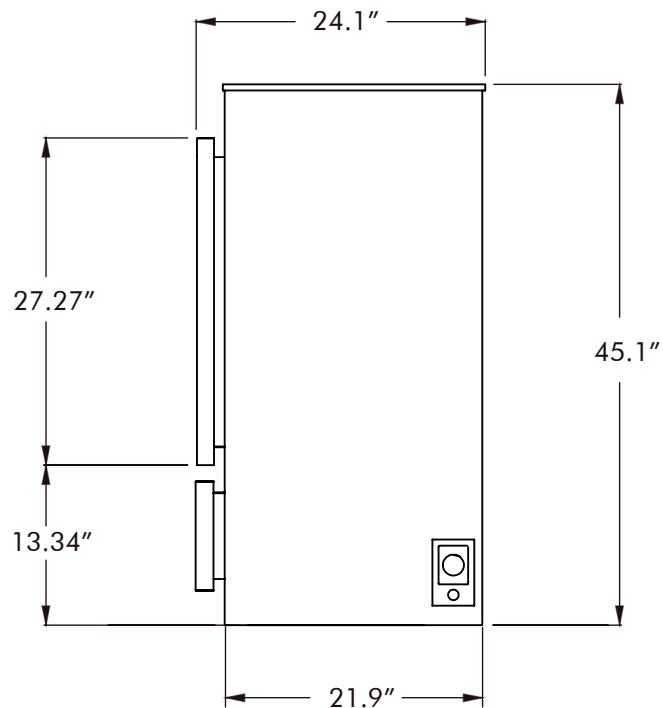

Optional Accessories

- Porcelain Panel Kit
- Designer speckled stones
- Driftwood logset

Unit Dimensions

Front View From Outside

Side View

R324 STIO Indoor/Outdoor

R324 STIO
(shown with standard White/Opal/Opaque firestones)