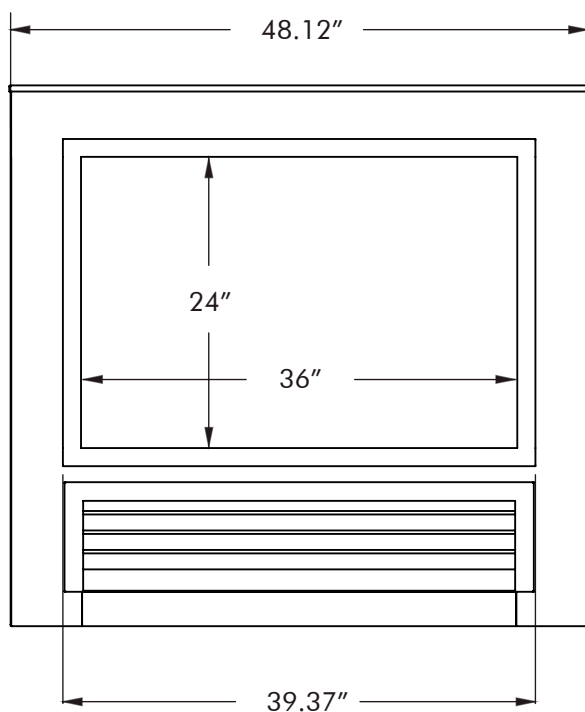

Optional Accessories

- Porcelain Panel Kit
- Designer speckled stones
- Driftwood logset

Unit Dimensions

Front View From Outside

Side View

R324 STIO Indoor/Outdoor

R324 STIO
(shown with standard White/Opal/Opaque firestones)