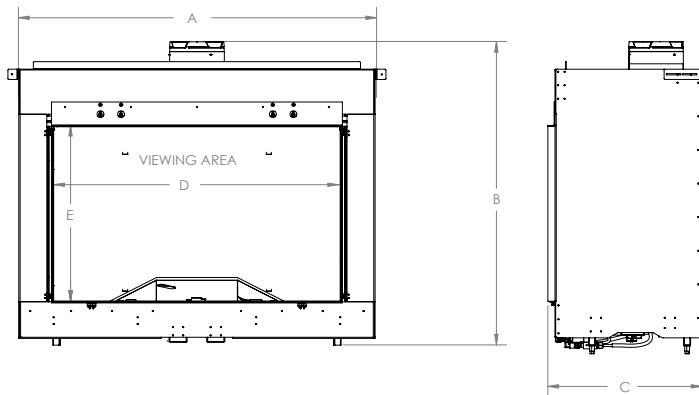

Remote Control
Uses radio frequency to control all fireplace features from the comfort of your chair.

120 Volts | 270 Watts | 45,000 BTU

Product Dimensions:

Also available

| Model # | Description | UPC | Wty. ¹ | Product Dimensions | | Viewing Area | | Packaging Dimensions | | Weight | |
|----------|-------------------------------------|---------------|-------------------|--------------------|--------------------|--------------|--------------------|----------------------|--------|--------|-----|
| | | | | A (Width) | B (Height) | D (Width) | E (Height) | Width | Height | Lbs | TBD |
| FMG4326F | Single-Sided Built-in Gas Fireplace | 781052 137585 | 5 yr. | C (Depth) | 22-1/2" (57.2 cm) | F (Depth) | NA | Depth | TBD | Kg | TBD |
| | | | | A (Width) | 52-1/8" (132.3 cm) | D (Width) | 41-7/8" (106.4 cm) | Width | TBD | Lbs | TBD |
| | | | | B (Height) | 45-3/4" (115.0 cm) | E (Height) | 25-3/4" (65.4 cm) | Height | TBD | | |