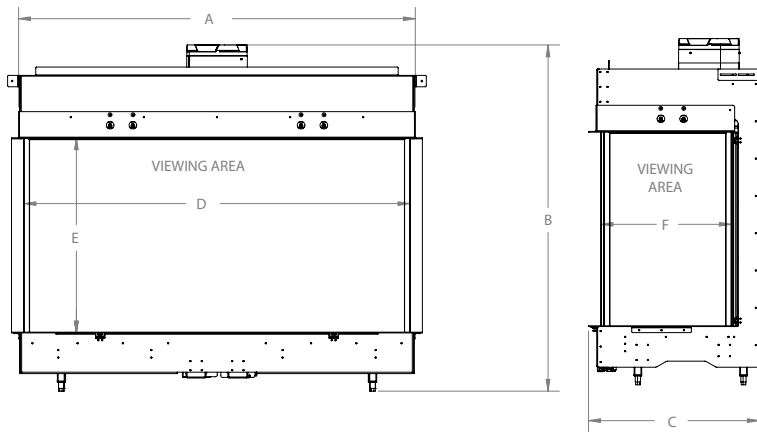

Remote Control
Uses radio frequency to control all fireplace features from the comfort of your chair.

120 Volts | 270 Watts | 45,000 BTU

Product Dimensions:

Also available

| Model # | Description | UPC | Wty. ¹ | Product Dimensions | | Viewing Area | | Packaging Dimensions | | Weight | |
|----------|------------------------------------|---------------|-------------------|--------------------|--------------------|--------------|--------------------|----------------------|--------|--------|-----|
| | | | | A (Width) | B (Height) | D (Width) | E (Height) | Width | Height | Lbs | TBD |
| FMG5126B | Three-Sided Built-in Gas Fireplace | 781052 137578 | 5 yr. | C (Depth) | 22-1/2" (57.2 cm) | F (Depth) | 17-1/4" (43.7 cm) | Depth | TBD | Kg | TBD |
| | | | | A (Width) | 53-1/4" (135.0 cm) | D (Width) | 50-7/8" (129.3 cm) | Width | TBD | Lbs | TBD |
| | | | | B (Height) | 45-3/4" (115.0 cm) | E (Height) | 25-3/4" (65.4 cm) | Height | TBD | | |